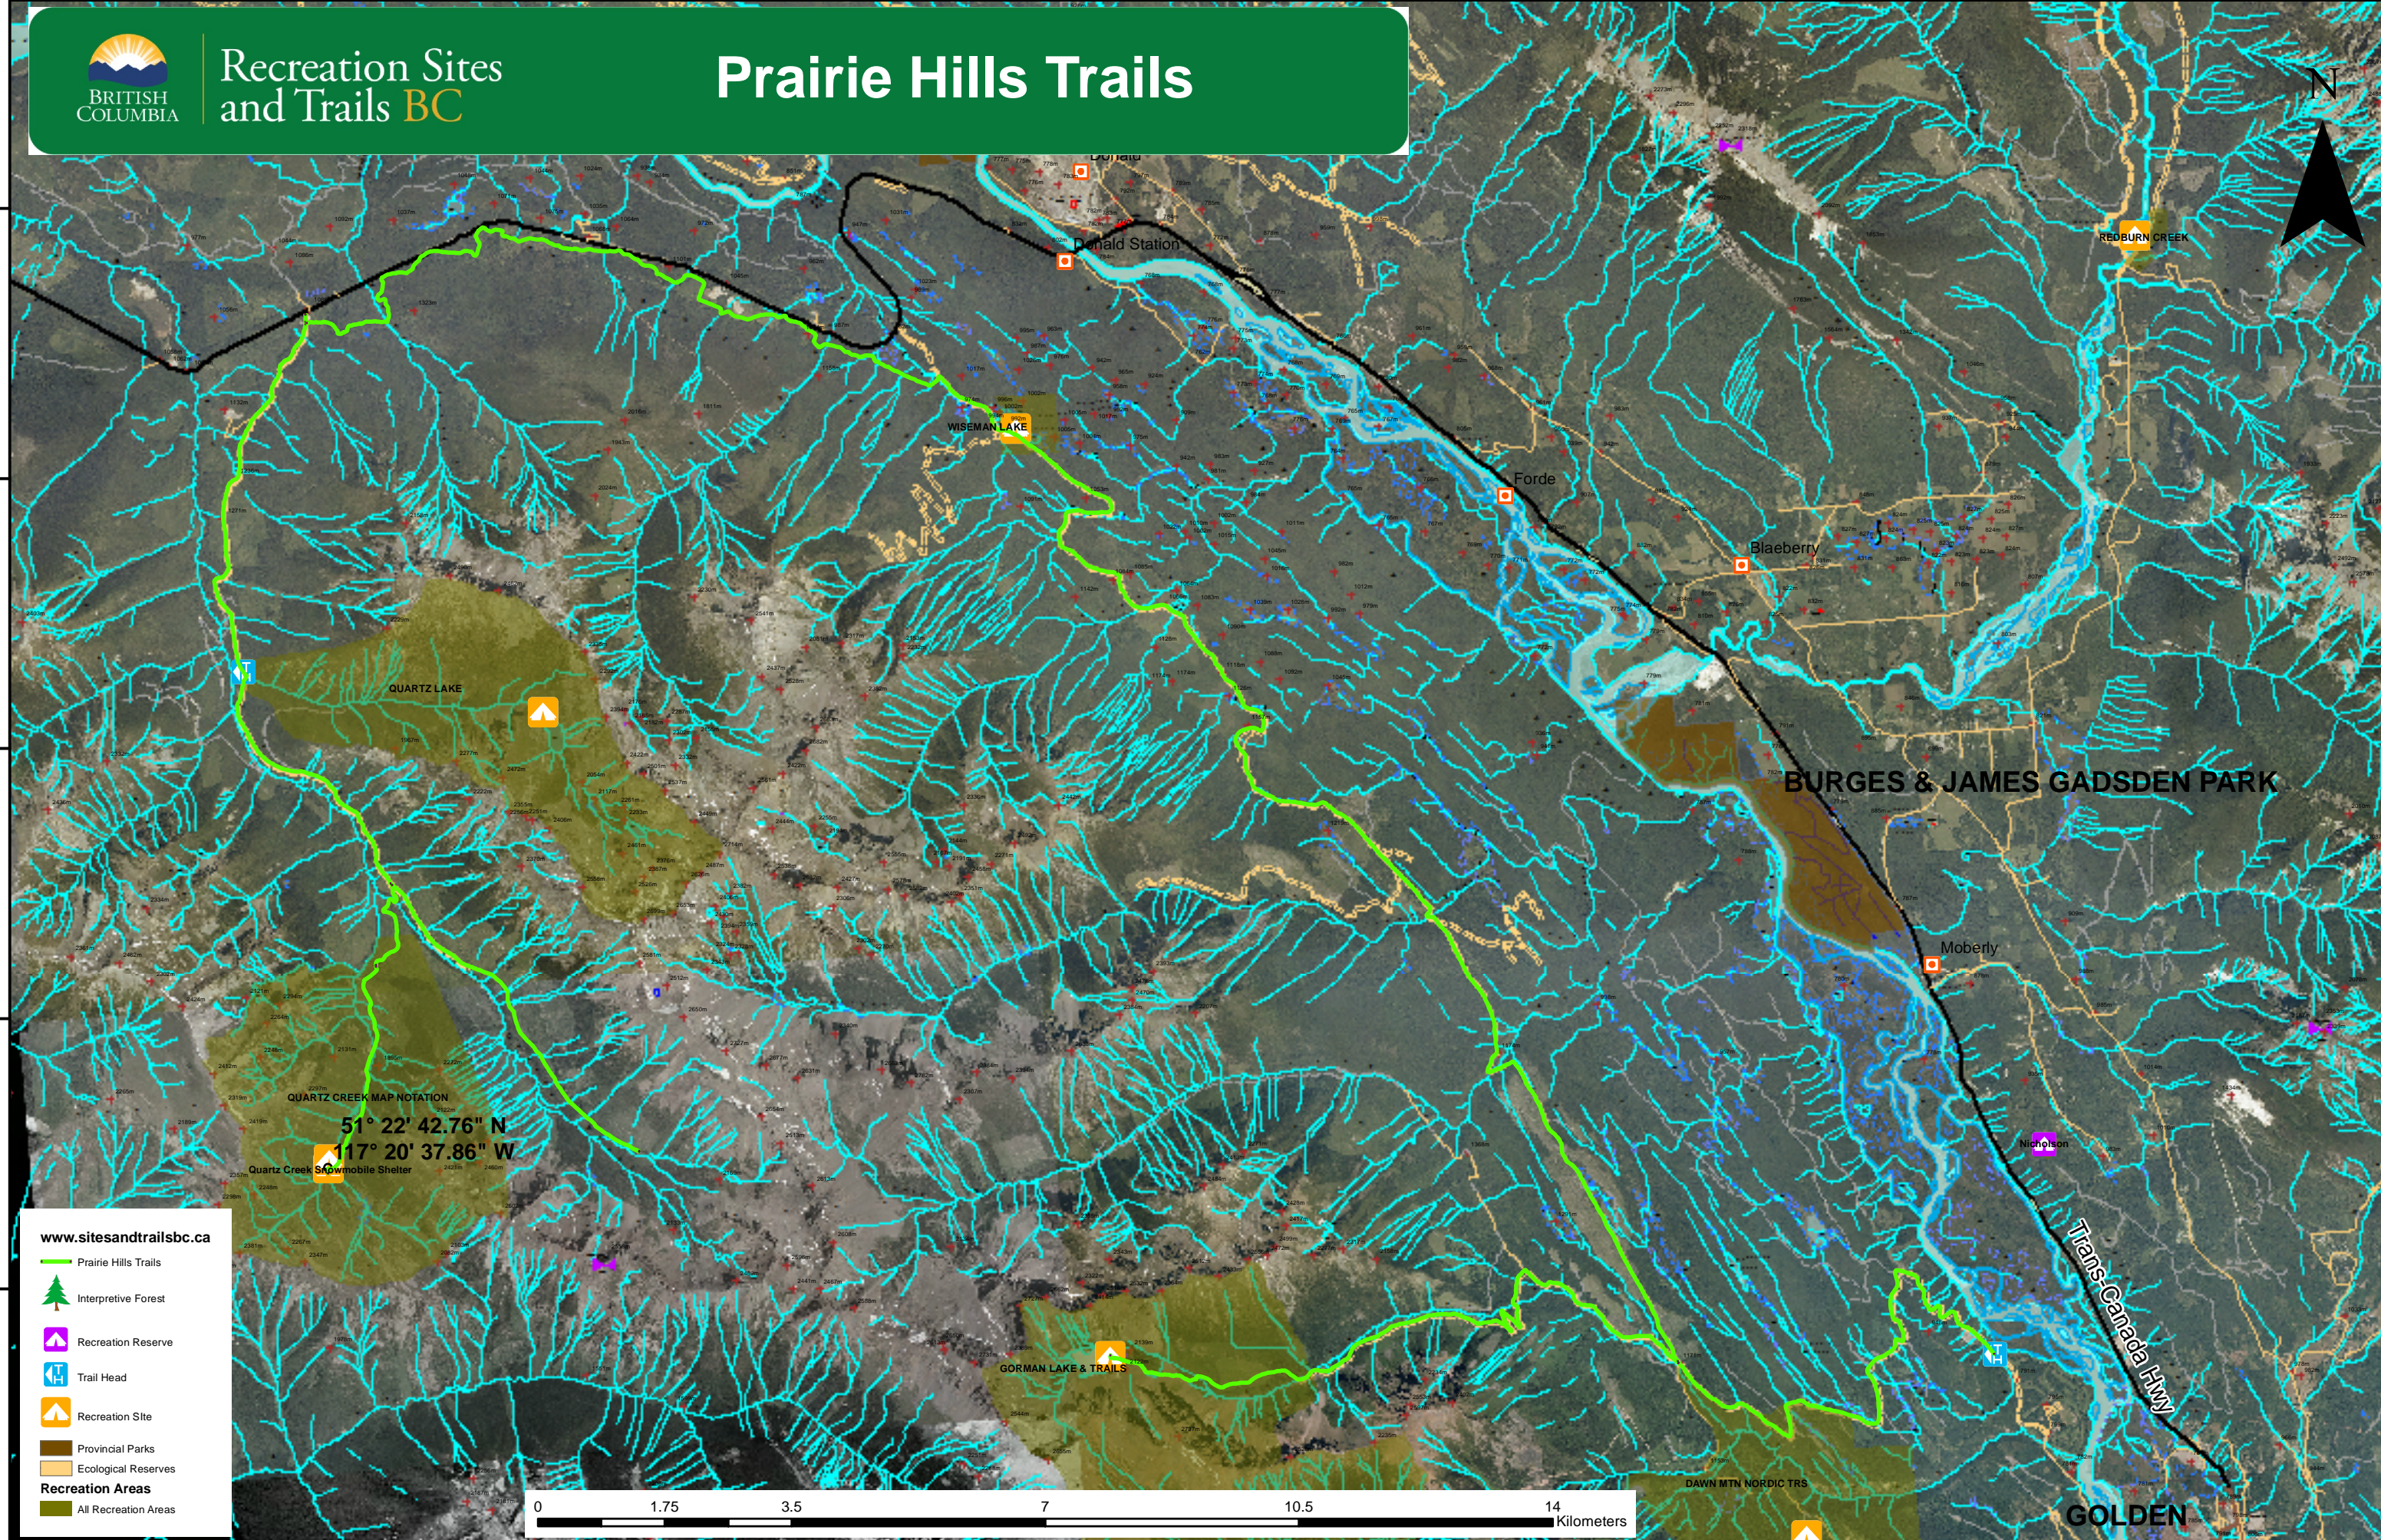

Recreation Sites and Trails BC

# Prairie Hills Trails

QUARTZ CREEK MAP NOTATION  
51° 22' 42.76" N  
117° 20' 37.86" W  
Quartz Creek Snowmobile Shelter

- [www.sitesandtrailsbc.ca](http://www.sitesandtrailsbc.ca)
-  Prairie Hills Trails
  -  Interpretive Forest
  -  Recreation Reserve
  -  Trail Head
  -  Recreation Site
  -  Provincial Parks
  -  Ecological Reserves
  - Recreation Areas**
  -  All Recreation Areas